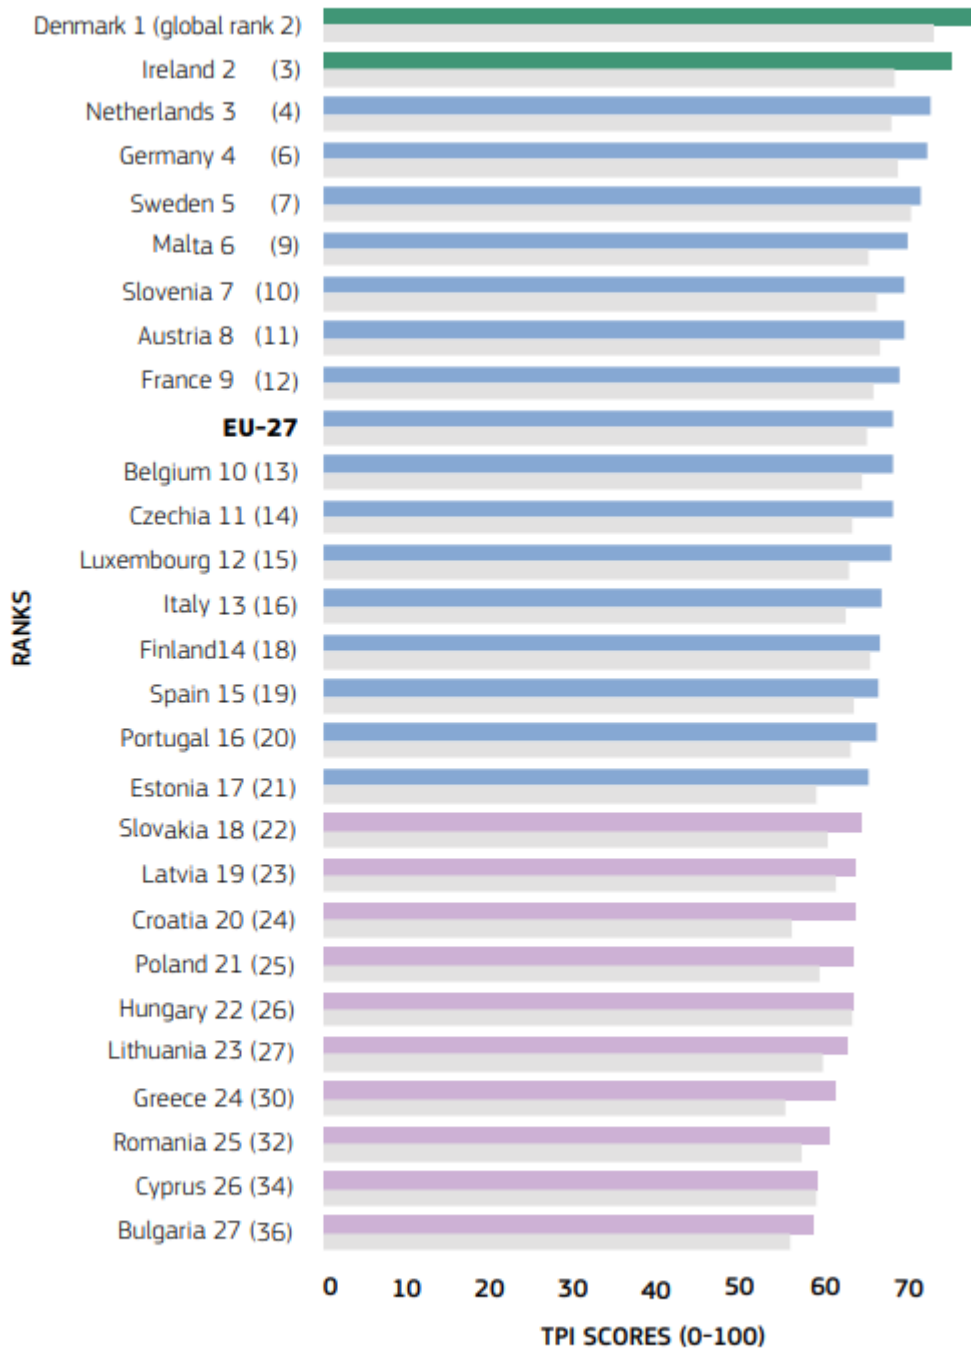

**FIGURE B: EU-27 Member States TPI ranking and scores (2011 and 2020)**

■ Transition leader [75-100] ■ Strong transition [65-75] ■ Good transition [55-65] ■ 2011

Note: The number in parenthesis indicates the TPI global rank.

Source: European Commission, Transitions Performance Index 2021.